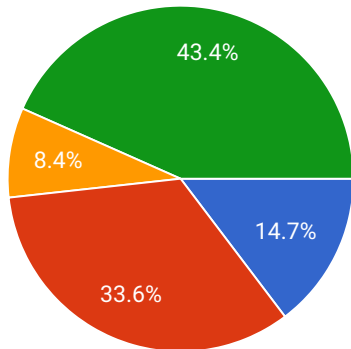

- A) Self preparation
- B) Principal provide reuired physical director
- C) Help from near by college
- D) Above all