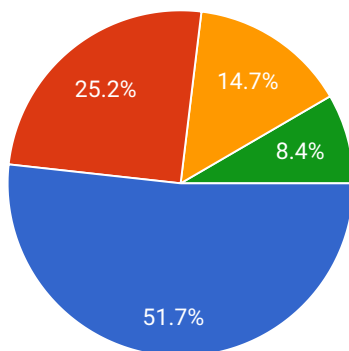

- bardeshaillesh152@gmail.com
- punampayghan737@gmail.com
- saqlainshaikhshaikh10@gmail.com
- Shraddhabhawankar@gmail.com
- rohanlondhe045770@gmail.com
- parvezalisayyed7887@gmail.com
- newarepankaj89@gmail.com
- hrutikdmorey1001@gmail.com
- Jayshree1448@gmail.com

Questionnaire

1. Do the teachers complete the syllabus in Classroom?

Copy

143 responses

- A) 80%
- B) 70%
- C) 60%
- D) Less than 50%