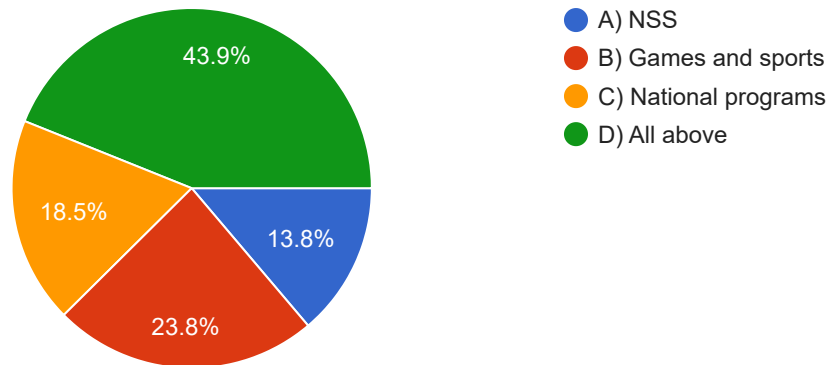

10. How well Ed Cell and competitive center functions in your college?

362 responses